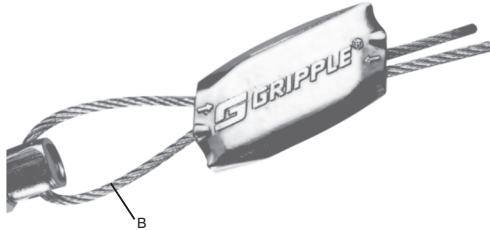

No. 4 Gripple Hanger - Loop End

REF	A (m)	B Ø (mm)	⊙ Kg	PRICE	SWL Safety Factor:5
LE5001	1.0	5.0	90-225	94.00	
LE5002	2.0	5.0	90-225	105.00	
LE5003	3.0	5.0	90-225	116.50	
LE5004	4.0	5.0	90-225	128.10	
LE5005	5.0	5.0	90-225	138.60	
LE5006	6.0	5.0	90-225	150.20	
LE5007	7.0	5.0	90-225	161.70	
LE5008	8.0	5.0	90-225	172.20	
LE5009	9.0	5.0	90-225	183.80	
LE5010	10.0	5.0	90-225	194.30	

100 metre coil 5mm **1061.50**

Standard Accessories

Anchor Adaptor
M6 x 20
6.70

Wire End Tidy Clip (Included in Kit)

Only 2 & 3mm
0.67

Aluminum Ferrules

Size	Price
2 mm	0.46
3 mm	0.59
4 mm	0.93
5 mm	1.39
6 mm	1.64

No. 5 Gripple Hanger - Loop End

REF	A (m)	B Ø (mm)	⊙ Kg	PRICE	SWL Safety Factor:5
LE6001	1.0	6.0	225-325	198.50	
LE6002	2.0	6.0	225-325	211.10	
LE6003	3.0	6.0	225-325	224.70	
LE6004	4.0	6.0	225-325	238.40	
LE6005	5.0	6.0	225-325	257.30	
LE6006	6.0	6.0	225-325	269.90	
LE6007	7.0	6.0	225-325	285.60	
LE6008	8.0	6.0	225-325	302.40	
LE6009	9.0	6.0	225-325	318.20	
LE6010	10.0	6.0	225-325	332.90	

100 metre coil 6mm **1411.00**

Wire Rope Cutter **518.00**

GRIPPLE "Y" SYSTEM

The Revolutionary Wire Hanger System

Width	No 2 2.0mm	No 3 3.0mm
50 - 300mm	50.00	52.00
300 - 1000mm	51.00	53.00