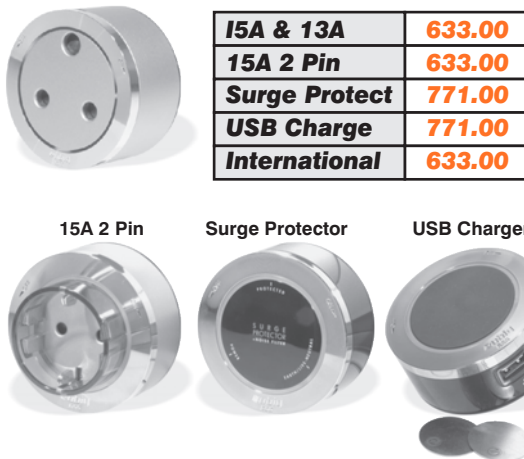

Standard Accessories

TR50-MS Motion Sensor Light Holder 862.00 Lamp (240) supplied separately LAMP 357.00		TR50-MS Toggle Switch Light Holder 756.00 Lamp (240) supplied separately LAMP 357.00	
CL04 COBRA LED Tasklight 2020.00		DS3 Data/Tel Holder (Flush) Not suitable for SH1 101.00	
DS4 Data/Tel Holder (Proud) 174.00		NS007 CAT 5E Jack RJ45 (Data or Telephone) 121.00	
PLT 15A Plugtop Fused 13A 306.00		CCS-13 Coiled Cordset Kettle 231.00 CCS-7 Coiled Cordset Fig. 8 348.00 CCS-5 Coiled Cordset Mickey Mouse 363.00