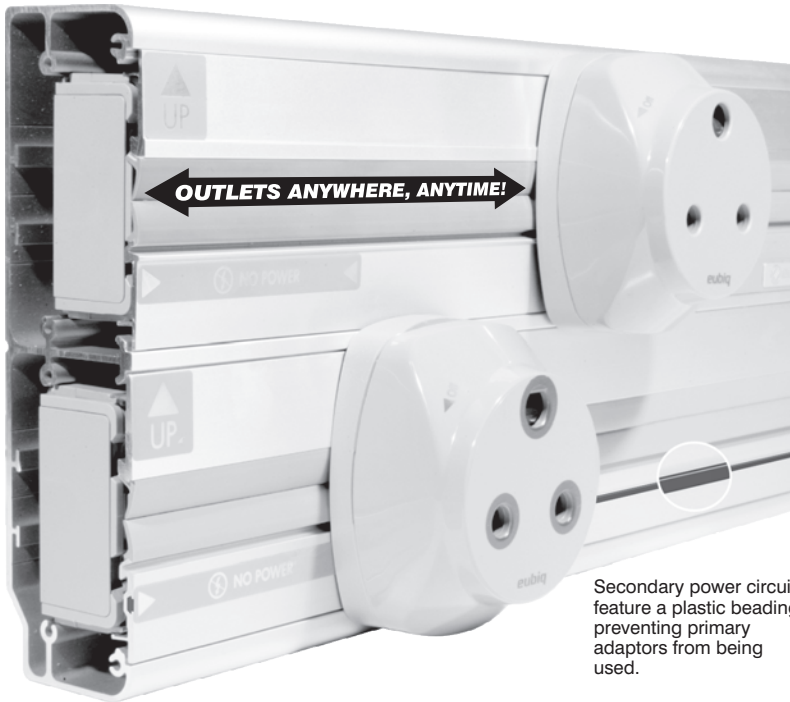

## GSS POWER TRACK (GROUNDED SENTRY SHUTTER) system The Complete System

SABS APPROVED

### Ultra Safe!

Patented GSS™ (Grounded Sentry Shutter) system is one of the safest systems in the world.

Secondary power circuits feature a plastic beading preventing primary adaptors from being used.