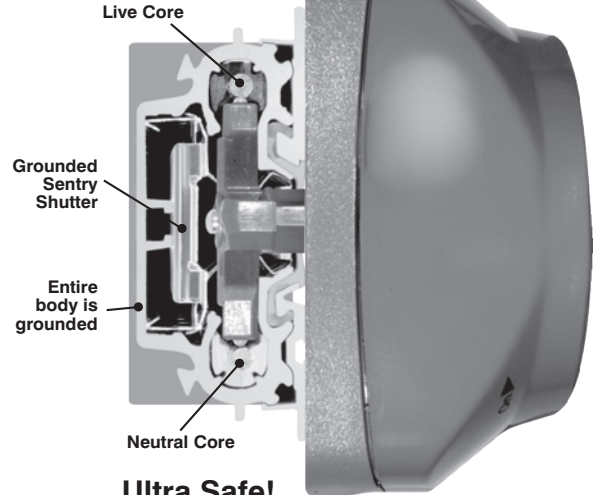

## GSS POWER TRACK (GROUNDED SENTRY SHUTTER) system The Complete System

SABS APPROVED

### Ultra Safe!

Patented GSS™ (Grounded Sentry Shutter) system is one of the safest systems in the world.

Secondary power circuits feature a plastic beading preventing primary adaptors from being used.