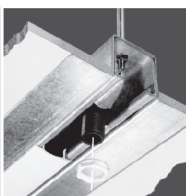

## LIGHTING & CEILING SUPPORT

- Fit standard adaptors at any point along the duct length
- Hollow adaptor serves as a conduit

**P2540**  
Nylon  
(Including Nut)  
(M20)

**4.50**

**P1200**  
Top Hat  
3000 mm

**315.00**

**P1272/U**  
Accepts Thread  
Rod 10Ø Max.

**27.60+**  
**3.75**

**31.35**

**Flange Clamp**  
M6

**5.35**

**P2540** Brass  
(M20)

**39.00**