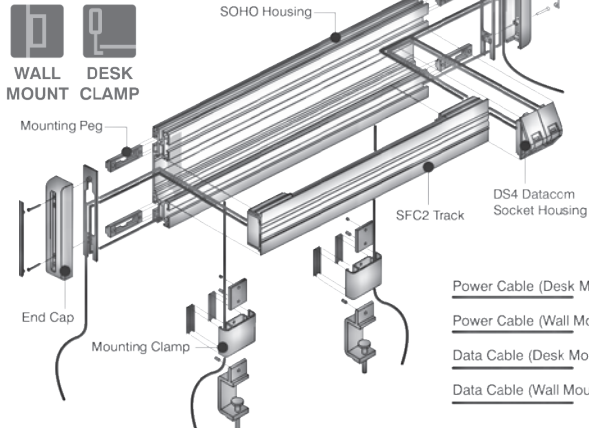

## EUBIQ SOHO DESKTOP MODULES

(POWER & DATA TRACK WITH CLAMP MOUNTING)

SABS APPROVED

### UNIQUE FEATURES:

- 1. Accessory Tray:** Clears all clutter from the workspace
- 2. Cable Reel:** Keep cables in place

### Standard Accessories

SOHO is available in 1000, 1500, 1800 and 2000mm Retail Packs. **Adaptors are not included.**

SOHO-RP-1000mm	3083.00
SOHO-RP-1500mm	4162.00
SOHO-RP-1800mm	4560.00
SOHO-RP-2000mm	4922.00

Mounting peg on rear side of housing. Simply slide left or right to secure SOHO to the wall.