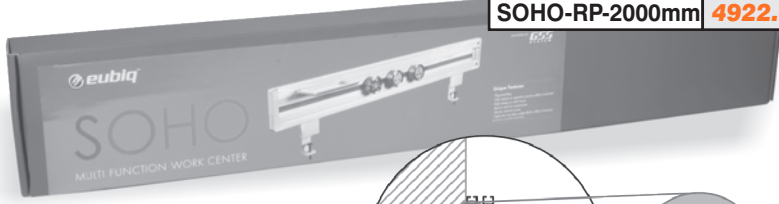

Standard Accessories

SOHO is available in 1000, 1500, 1800 and 2000mm Retail Packs. **Adaptors are not included.**

SOHO-RP-1000mm	3083.00
SOHO-RP-1500mm	4162.00
SOHO-RP-1800mm	4560.00
SOHO-RP-2000mm	4922.00

Mounting peg on rear side of housing. Simply slide left or right to secure SOHO to the wall.