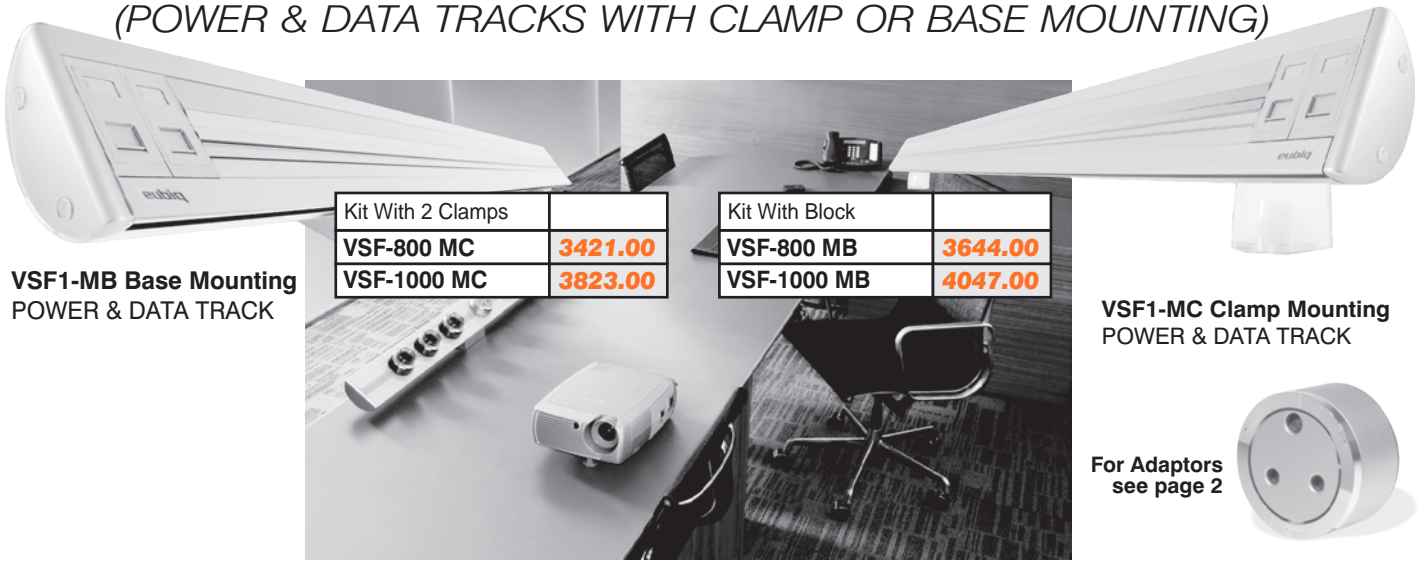

### UNIQUE FEATURES:

- 1. Accessory Tray:** Clears all clutter from the workspace
- 2. Cable Reel:** Keep cables in place

### Standard Accessories

SOHO is available in 1000, 1500, 1800 and 2000mm Retail Packs. **Adaptors are not included.**

SOHO-RP-1000mm	3083.00
SOHO-RP-1500mm	4162.00
SOHO-RP-1800mm	4560.00
SOHO-RP-2000mm	4922.00

Mounting peg on rear side of housing. Simply slide left or right to secure SOHO to the wall.

## EUBIQ VSF1 DESKTOP MODULES

(POWER & DATA TRACKS WITH CLAMP OR BASE MOUNTING)

VSF1-MB Base Mounting POWER & DATA TRACK

Kit With 2 Clamps	
VSF-800 MC	3421.00
VSF-1000 MC	3823.00

Kit With Block	
VSF-800 MB	3644.00
VSF-1000 MB	4047.00