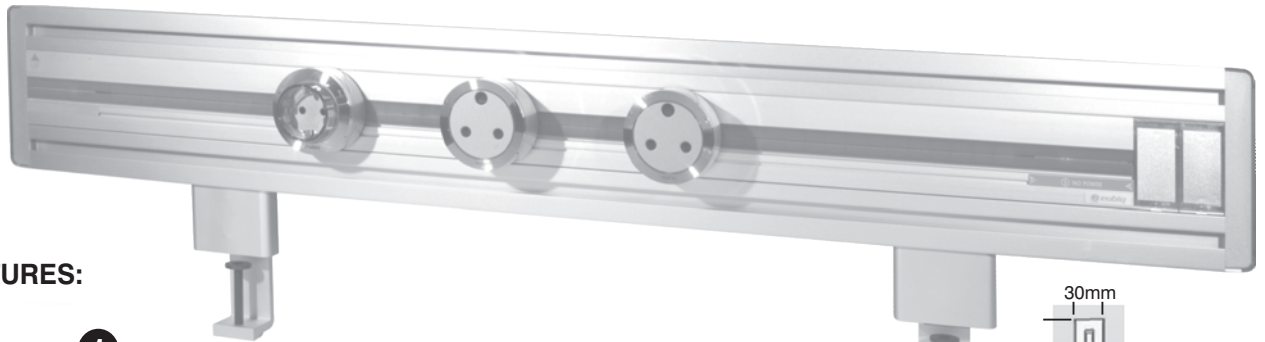

## EUBIQ SOHO DESKTOP MODULES

(POWER & DATA TRACK WITH CLAMP MOUNTING)

SABS APPROVED

### UNIQUE FEATURES:

- 1. Accessory Tray:** Clears all clutter from the workspace
- 2. Cable Reel:** Keep cables in place

### Standard Accessories

SOHO is available in 1000, 1500, 1800 and 2000mm Retail Packs. **Adaptors are not included.**

SOHO-RP-1000mm	3083.00
SOHO-RP-1500mm	4162.00
SOHO-RP-1800mm	4560.00
SOHO-RP-2000mm	4922.00

Mounting peg on rear side of housing. Simply slide left or right to secure SOHO to the wall.