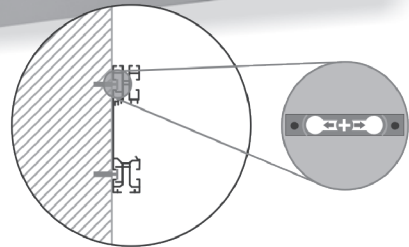

### Standard Accessories

SOHO is available in 1000, 1500, 1800 and 2000mm Retail Packs. **Adaptors are not included.**

SOHO-RP-1000mm	3083.00
SOHO-RP-1500mm	4162.00
SOHO-RP-1800mm	4560.00
SOHO-RP-2000mm	4922.00

Mounting peg on rear side of housing. Simply slide left or right to secure SOHO to the wall.