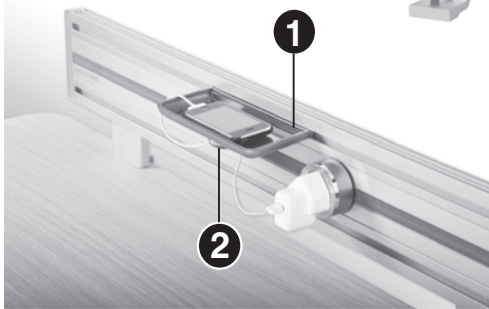

### UNIQUE FEATURES:

- 1. Accessory Tray:** Clears all clutter from the workspace
- 2. Cable Reel:** Keep cables in place

### Standard Accessories

SOHO is available in 1000, 1500, 1800 and 2000mm Retail Packs. **Adaptors are not included.**

SOHO-RP-1000mm	3083.00
SOHO-RP-1500mm	4162.00
SOHO-RP-1800mm	4560.00
SOHO-RP-2000mm	4922.00

Mounting peg on rear side of housing. Simply slide left or right to secure SOHO to the wall.