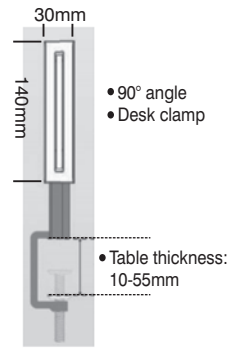

### Standard Accessories

SOHO is available in 1000, 1500, 1800 and 2000mm Retail Packs. **Adaptors are not included.**

SOHO-RP-1000mm	3083.00
SOHO-RP-1500mm	4162.00
SOHO-RP-1800mm	4560.00
SOHO-RP-2000mm	4922.00

Mounting peg on rear side of housing. Simply slide left or right to secure SOHO to the wall.